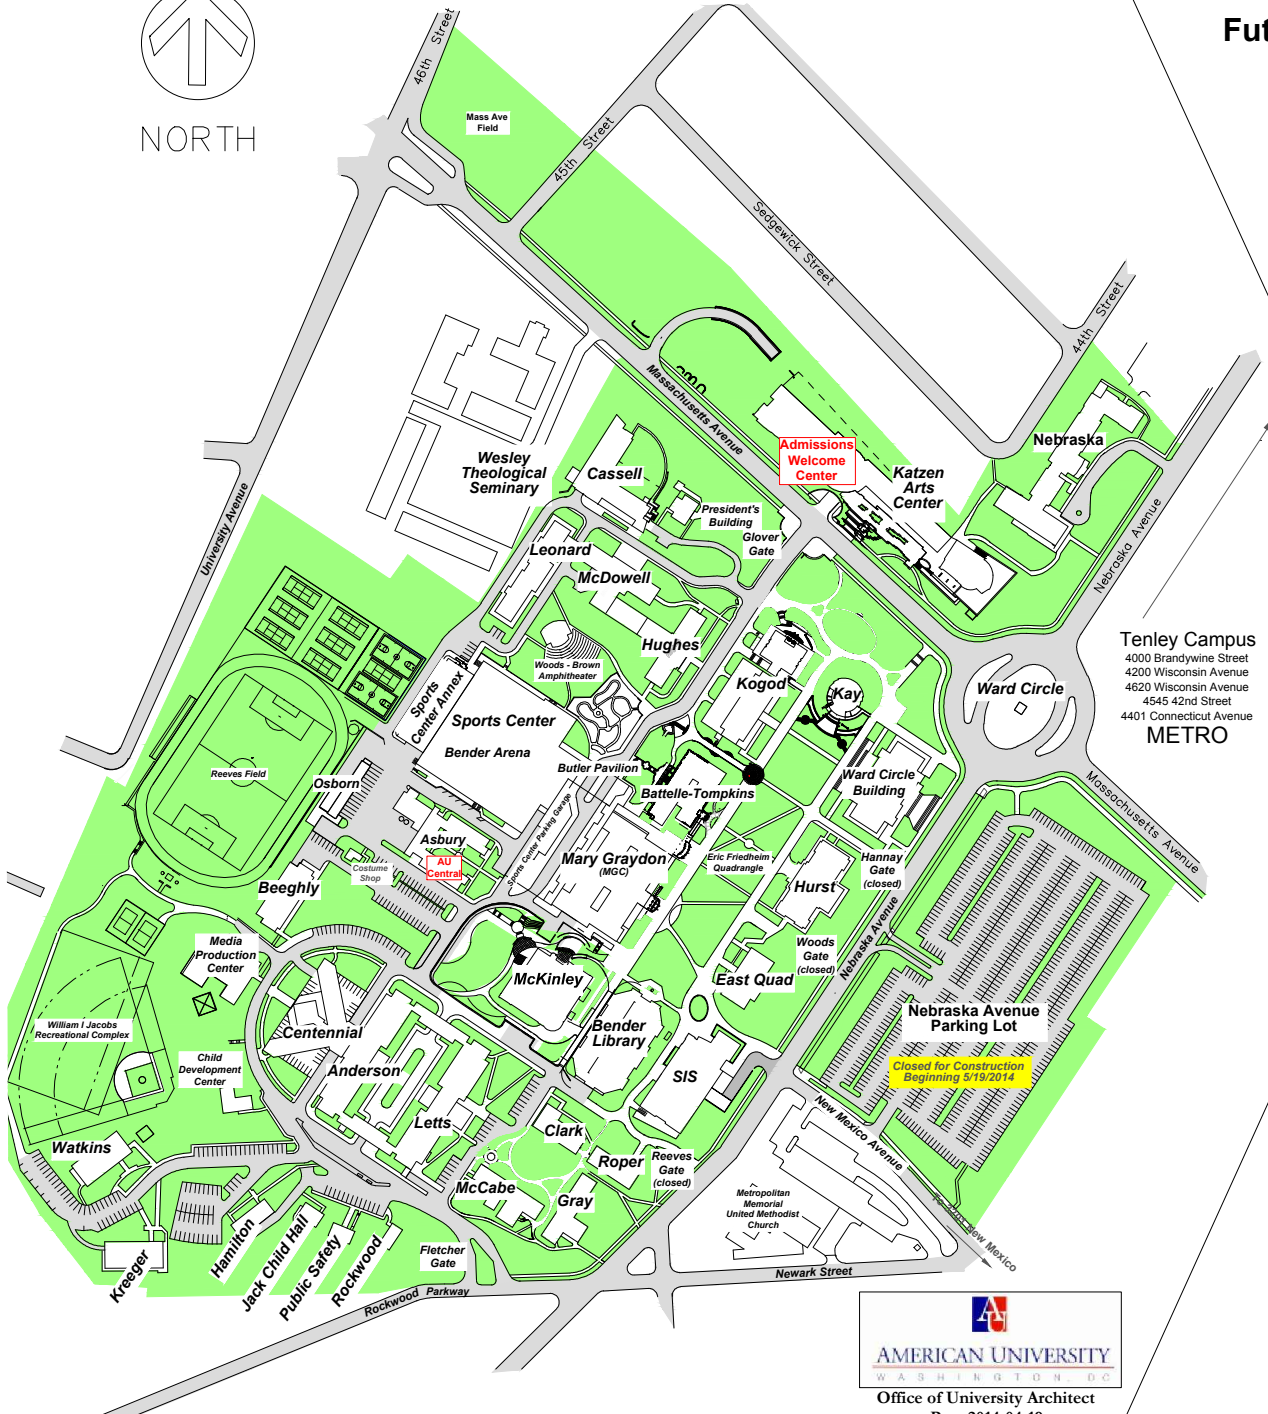

Main Campus

NORTH

Tenley Campus
 4000 Brandywine Street
 4200 Wisconsin Avenue
 4620 Wisconsin Avenue
 4545 42nd Street
 4401 Connecticut Avenue
METRO

Tenley Campus

Future Home of Washington College of Law

Vicinity Map

Office of University Architect
 Rev. 2014-04-19