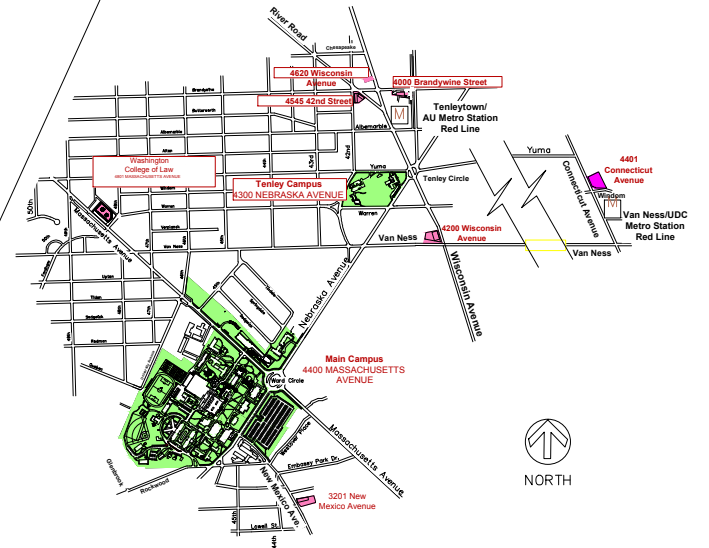

Main Campus

NORTH

Tenley Campus
 4000 Brandywine Street
 4200 Wisconsin Avenue
 4620 Wisconsin Avenue
 4545 42nd Street
 4401 Connecticut Avenue
METRO

Tenley Campus

Future Home of Washington College of Law

Vicinity Map

Office of University Architect
 Rev. 2014-04-19